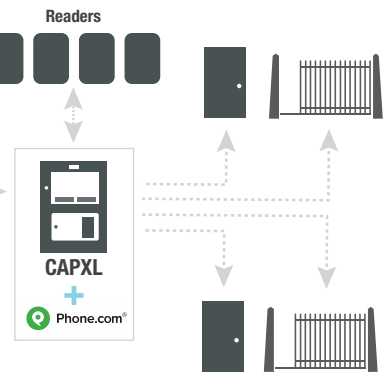

CAPB485/CAPDC485/CAPRELAY

Integrated elevator access and control.

CAP485

ANTENNA MOUNTING KIT

For extended range or remote mounting for radios or Wi-Fi.

86LM/WIFAEXT

GATE OPERATORS

CSW24U/CSL24U/HCTDCU

Ensure quick and safe access for residential communities. Pair with CAPXL for remote system diagnostics.

MASTERFUL ENGINEERING.

CAPXL

CONNECTED ACCESS PORTAL,
HIGH CAPACITY

CAPACITIES

- 4 Controlled Gates/Doors
- Wireless Link for up to 8 LiftMaster® Operators
- 4 to 8 Digit Entry Codes
- 4 to 6 Digit Directory Codes
- 50,000 Local Resident Capacity
- 50,000 Local Event History
- Multiple, Holiday and Hold-Open Scheduling, Including One-Time and Repeating Exceptions

POWER

- Input 120V AC (Transformer Included)
- UL® Listed
- Relay Outputs 3 Amps

DIMENSIONS

- CAPXL: 18" x 14" x 4.5"
- CAPXLTK (Outer Trim): 23.75" x 19.375"

18"

14" 4.5"

MECHANICS

- 10", 720p High-Definition Touch Display
- Fade- and Glare-Resistant Display
- Outdoor Stainless-Steel Housing
- Built-In Security+ 2.0® Radio
- Postal Lock Provision
- Surface, Flush (CAPXLTK) or Pedestal (PED42, PED64) Mount
- Camera Ready; Use Any Standard Pinhole Camera

LiftMaster Cloud™

Have more entrances?
Add more CAPXLs or CAP2Ds
to meet the needs of
any community.

CAPCELL or
Modem/Router

LiftMaster Cloud subscription required.

STANDARD SPECS.

ELECTRICAL

COMMUNICATION

INTERNET (DYNAMIC OR STATIC IP)