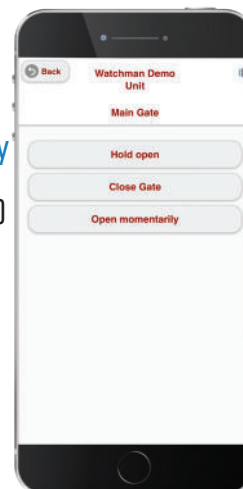

Watchman EVO App

- Receive Video/Audio Calls from Visitors without Credentials
- Live Video from Entrance
- Open Gate from Anywhere

CellGate App

Property Management Functionality

- Open or Hold Open On Demand
- Close On Demand (Override Holds)
- Take Photos from Internal and External Cameras

Resident Functionality

- Momentary Open Only

Apps Available at
App Store and Google Play