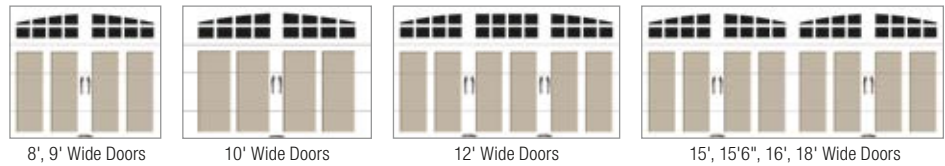

Additional Sizes & Windows

Shown at right are common width configurations using 7' high Model CGU/CG/CD12 with ARCH4 windows as an example.

Shown below are additional window/top section options for double car doors.

To visualize on your home, go to dis.clopay.com.

Windows are available single pane or insulated in clear, frosted, seeded, obscure and rain designs.

Additional charges for optional glass apply.