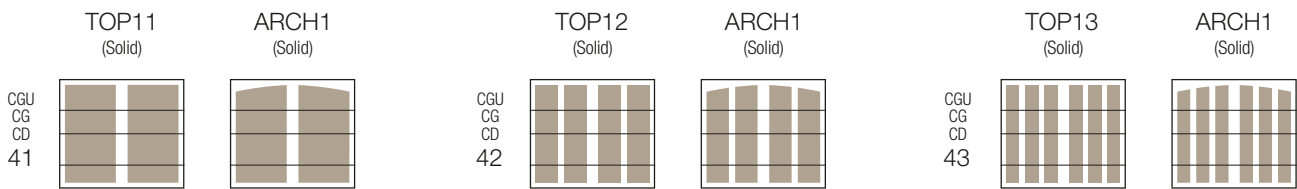

Model CGU/CG/CD42 with TOP12 (Solid) Top Section.
Shown with Desert Tan Steel Base and Desert Tan Composite Overlays;
Optional L-Keylocks with Escutcheon Plates and
Standard Spade Step Plates.

Series FOUR

SERIES FOUR of Coachman is designed specifically for a cleaner, more contemporary look. Clean, simplistic and aesthetically pleasing designs without horizontal lines allow the garage to blend well with surrounding architecture while still retaining the hallmark carriage house appearance unique to Coachman® garage doors.

SERIES FOUR DESIGNS

9' wide x 7' high; shown with Sandtone base and Standard White overlays. Consult your Clopay Dealer or clonpaydoor.com for additional sizes.