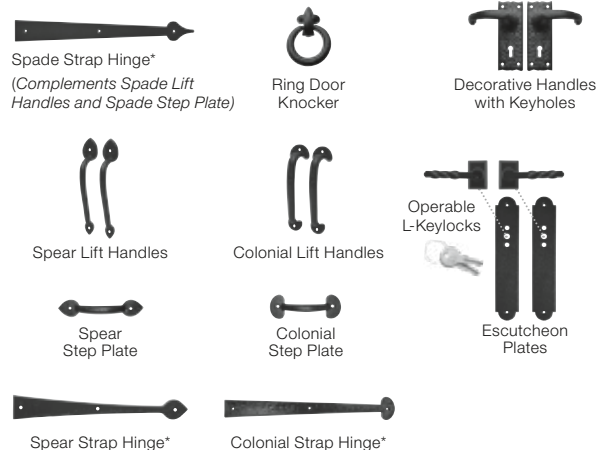

IMPORTANT: For doors being painted black and very dark colors (having an LRV of 12 or less) contact Clopay for special product. For colors having an LRV of 13 to 38 we require the use of tested and approved paints.

A list of pre-approved paints can be found at <http://info.garagedoors.com/lrv>

Decorative Hardware

STANDARD

OPTIONAL

**Door may not open properly if installed near the top depending on opening dimensions and lift type. See your Clopay Dealer for more details.*