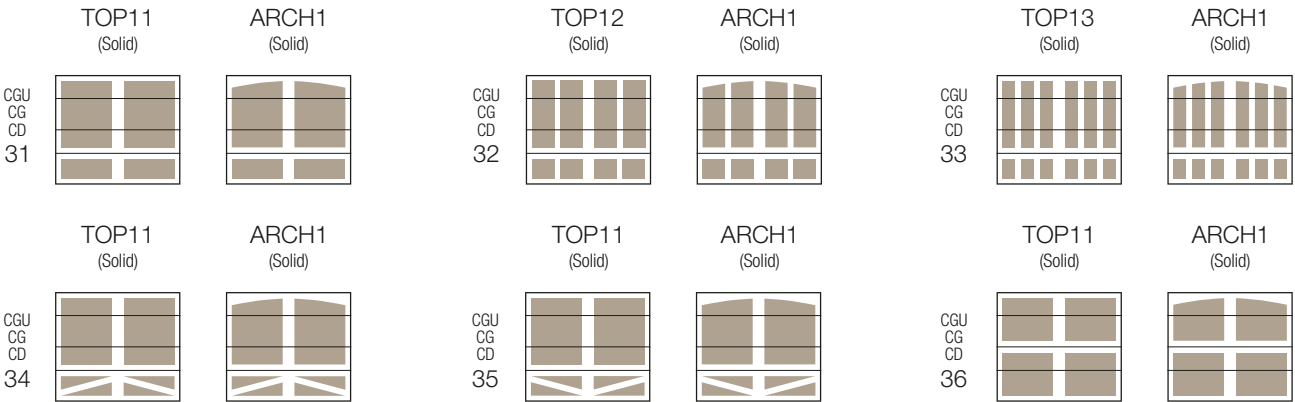

SERIES THREE DESIGNS

9' wide x 7' high; shown with Sandtone base and Standard White overlays. Consult your Clopay Dealer or clodaydoor.com for additional sizes.