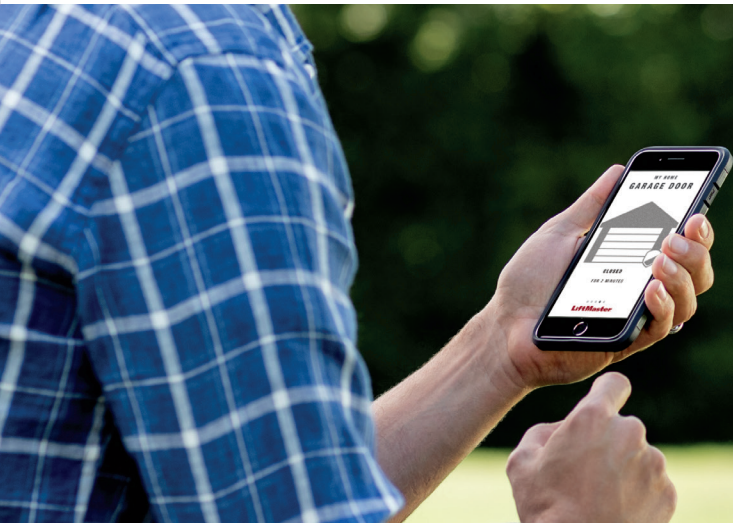

REMOTE ACCESS

Built-in Wi-Fi® makes it easy to connect the opener with your smart device. Receive alerts and open and close the garage door from anywhere with the MyQ® App.*

*MyQ Remote LED Light must be installed to enable use of Timer-to-Close or MyQ smartphone control of the garage door. See User Guide for additional information.